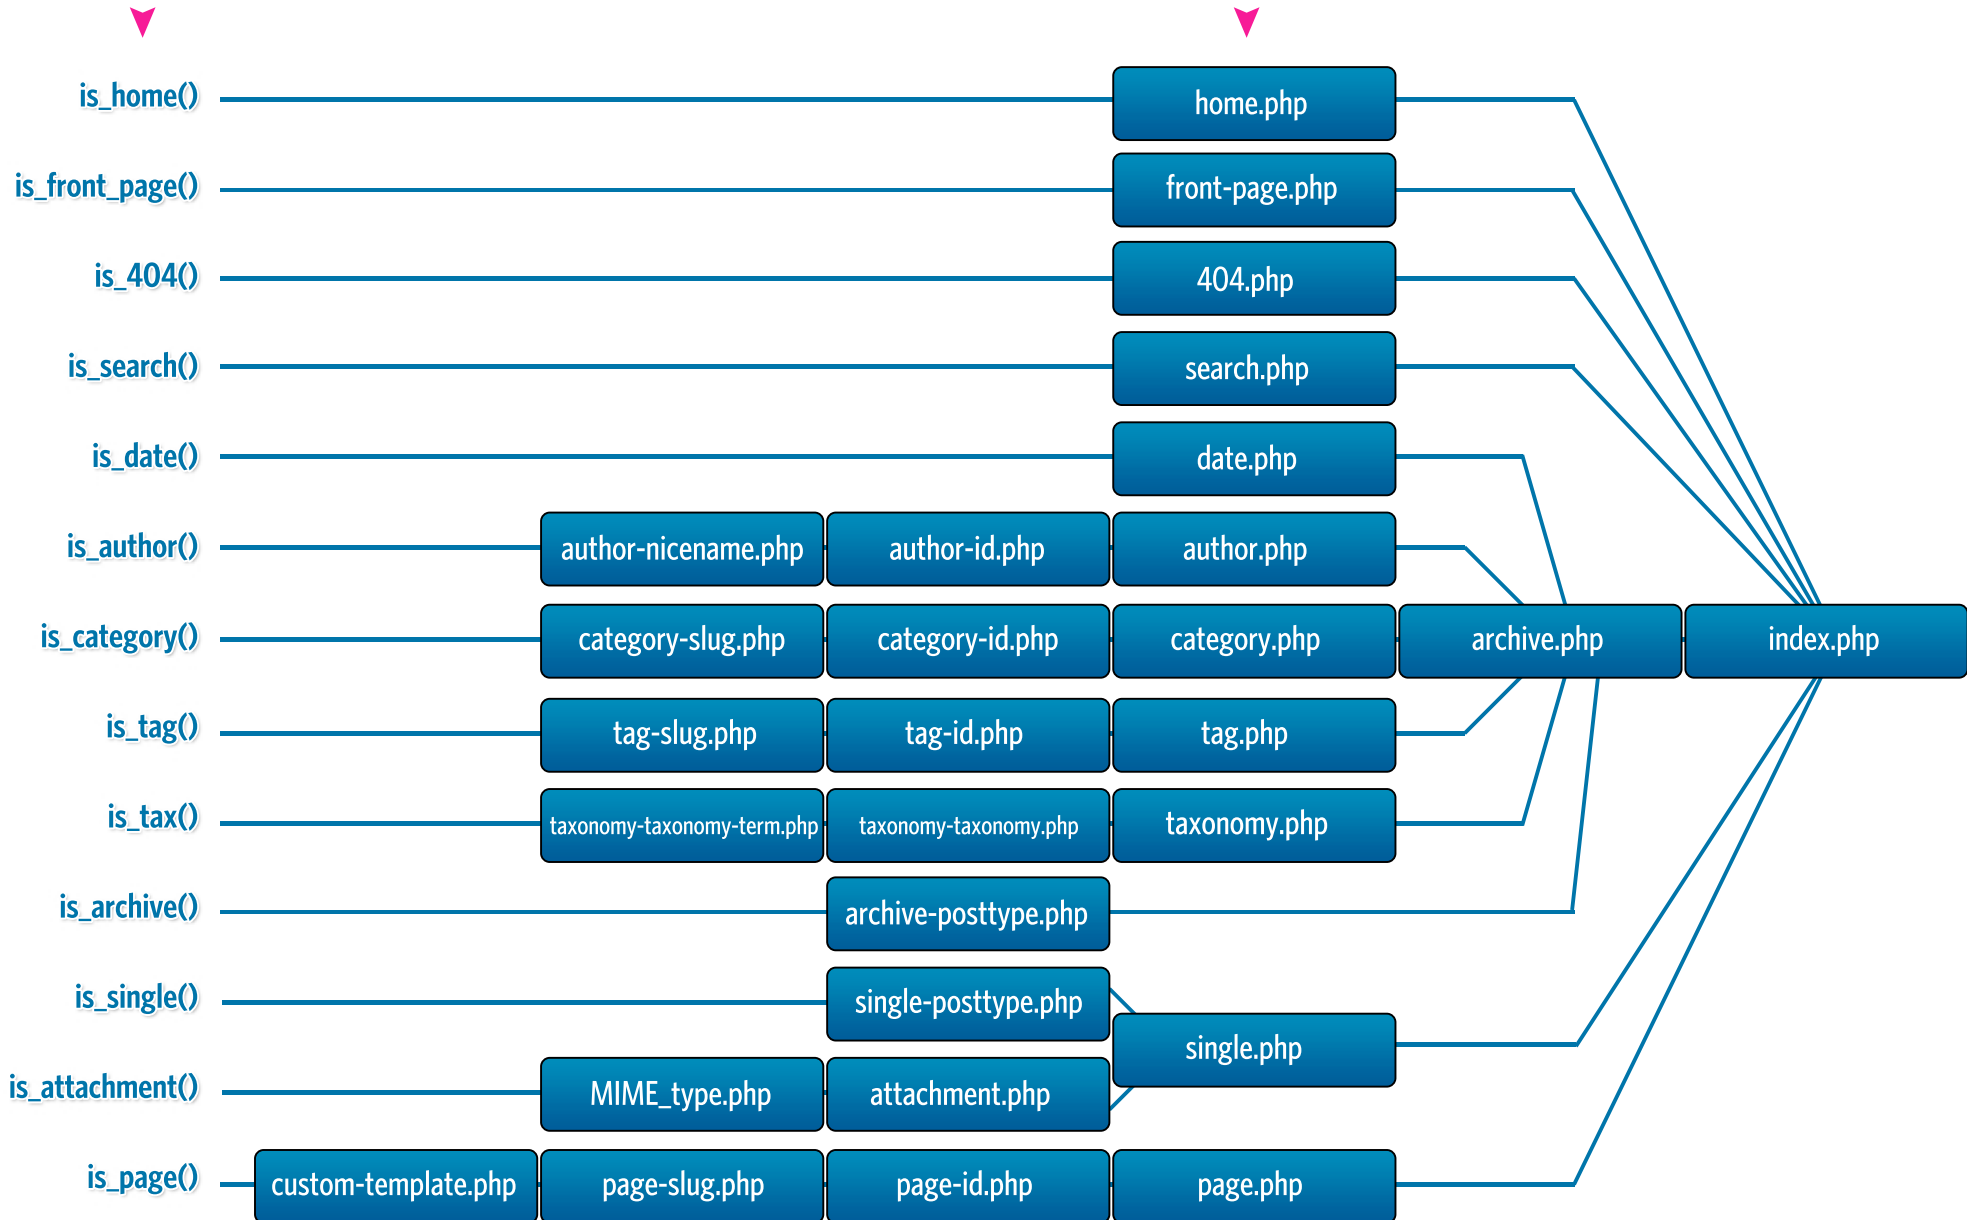

what page are we on?

what page template will be used by default?

IF THE CONTENT OF THE PAGE IS...

Note the "fallback" system... if any template isn't present, WordPress simply uses the next in line until it gets to index.php